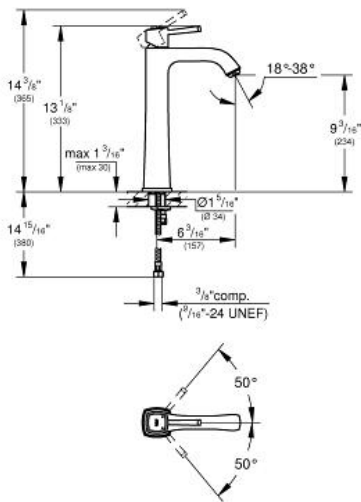

GRANDERA Lavatory Centerset XL-Size

MODEL # 2331400A

GROHE America, Inc | 200 North Gary Avenue, Suite G, Roselle, IL 60172
Phone: +1 (800) 444-7643 | Fax: +1 (800) 225-2778 | us-customerservice@grohe.com

Pure Freude an Wasser

Product Description: Lavatory Centerset XL-Size

Standard Specification:

- For free-standing bath sinks
- GROHE SilkMove 28 mm ceramic cartridge
- Temperature limiter
- GROHE StarLight chrome finish
- GROHE EcoJoy technology for less water and perfect flow
- GROHE QuickFix rapid installation system
- GROHE AquaGuide adjustable mousseur 1.2 gpm
- Smooth body
- Stainless steel flex lines
- Max flow rate: 1.2 gpm (4.56 L/min)